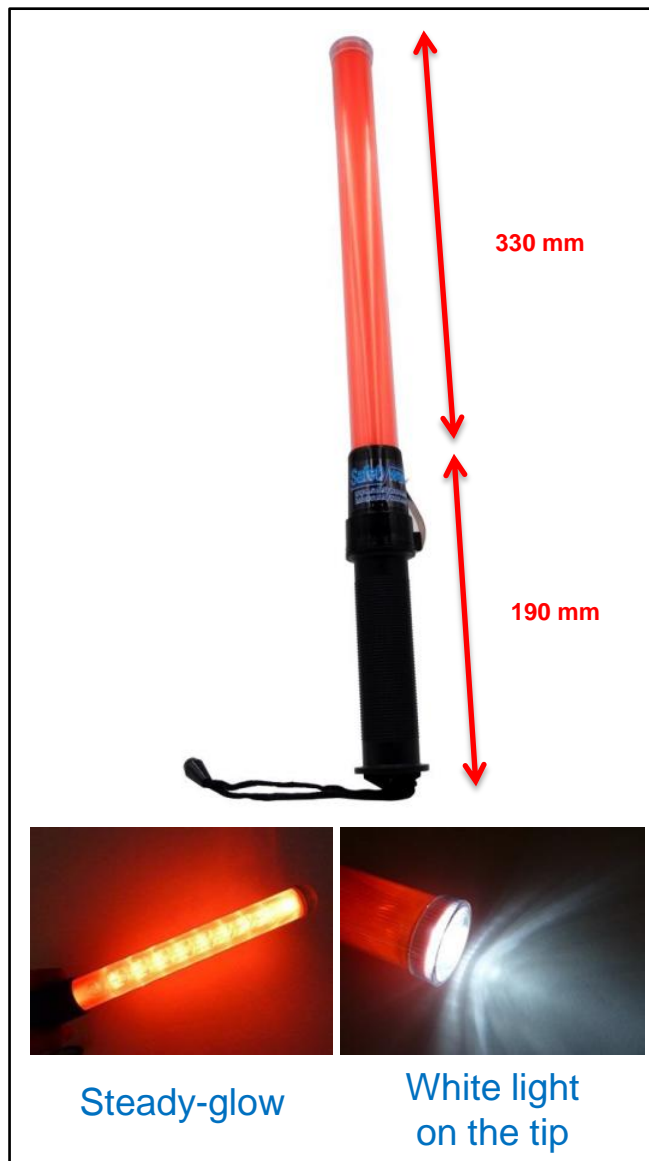

PRODUCT SPECIFICATION

SAFETYWARE LED Traffic Baton

- The hand-held baton light is ideal to use in traffic management, outdoor events and emergency services.
- Features:
  - Super bright LED
  - High alarm effect
  - High reflective film inside
  - Water proof
  - With wrist strap for easy handling
  - With 3 modes function:
    - 1st press: Blink
    - 2nd press: Steady-glow
    - 3rd press: White light on the tip

APPLICATIONS

- Traffic control
- Police force
- Emergency medical crews
- Fire department
- Safety & industrial personnel

TECHNICAL DATA

MATERIAL	Baton : PVC Handle : ABS
COLOR	Red
DIAMETER	30 mm
LENGTH	520 mm
BATTERY TYPE	2 x C batteries
WORKING TEMPERATURE	-20 °C ~ +70 °C
VIEW DISTANCE	> 500 meters
WEIGHT	0.15 kg
PACKAGING	1 each/ box

Item Code: TSTBRED01

SAFETYWARE SDN. BHD. (632971-X)

Plot 237, Lengkok Perindustrian Bukit Minyak 3,
Bukit Minyak Industrial Estate,
14100 Simpang Ampat, Penang, Malaysia

Tel : +604-5023 882 | Fax : +604-5081 882
www.safetyware.com | info@safetyware.com

It is the product users' responsibility to conduct all the appropriate evaluations & testing to determine the suitability of SAFETYWARE products for use in a particular environment or purpose. SAFETYWARE disclaims all warranties other than as expressly provided.

Date created: 19/06/2019

Revision: 00