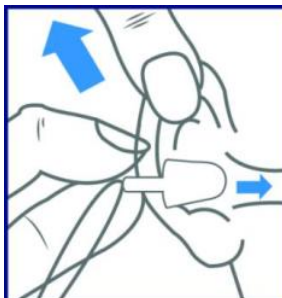

Item Code: HP101 & HP102

HP101

HP102

The right way to wear ear plug:

Insert the ear plug with a slight rocking and twisting motion while pulling the outer ear upwards and backwards to straighten the ear canal.