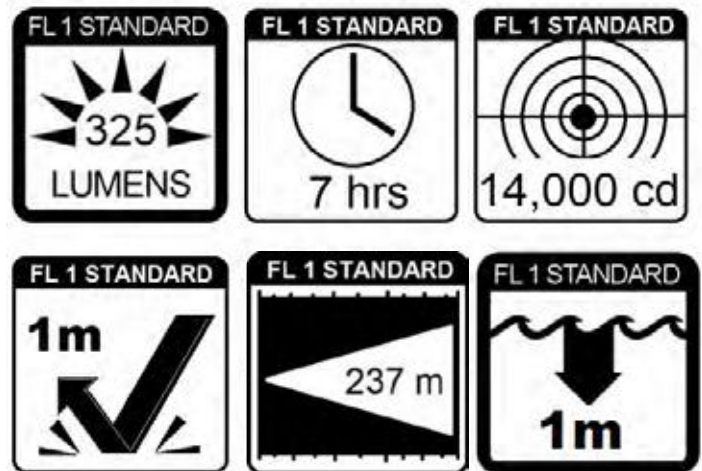

#### Specifications

Power Source: 3 AA-cell Alkaline Batteries  
Lamp: Advanced LED Technology  
Lamp Life: 30,000 hrs  
Light Output: 325 Lumens  
Peak Beam Intensity: 14,000 candela  
Burn Time: 7 hrs  
Weight: 7 oz.  
Length: 7.125 in.  
Width: 1.75 in.  
Height: 2 in.