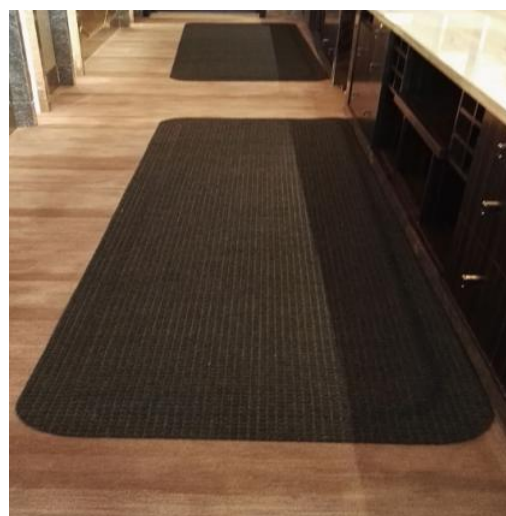

ITEM CODE

ITEM CODE	COLOUR	WIDTH x LENGTH	Unit
AFM480GR2x3	Dark Grey	60cm (W) x 90cm (L)	EA
AFM480GR3x5	Dark Grey	90cm (W) x 150cm (L)	EA
AFM480GR3x10	Dark Grey	90cm (W) x 305cm (L)	EA
AFM480GR3x50	Dark Grey	90cm (W) x 1500cm (L)	Roll