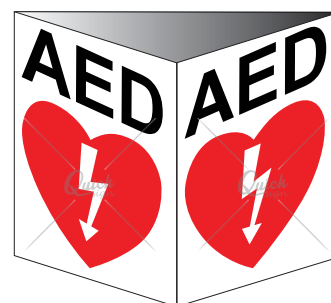

Item code	Type	Width x Height (mm)
3D 025 8AH 1	2mm Green Acrylic	630 x 300
3D 025 823AH 1	2mm Green Acrylic + Photoluminescent Sticker	630 x 300

Item code	Type	Width x Height (mm)
3D 026 8AH 1	2mm Green Acrylic	630 x 300
3D 026 823AH 1	2mm Green Acrylic + Photoluminescent Sticker	630 x 300

Item code	Type	Width x Height (mm)
3D 027 8AH 1	2mm White Acrylic	630 x 300
3D 027 823AH 1	2mm White Acrylic + Photoluminescent Sticker	630 x 300