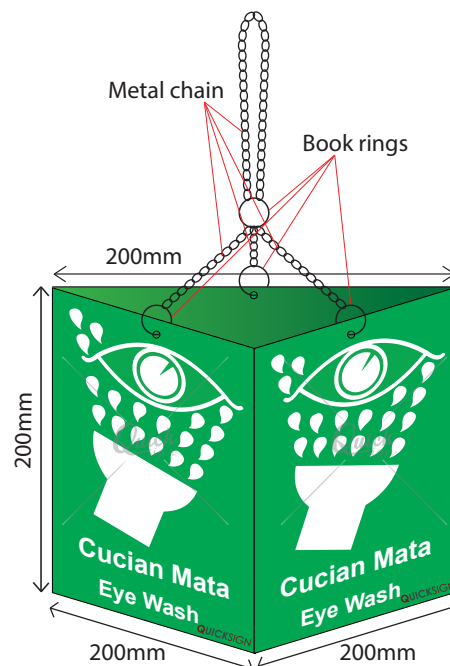

3D Standard Size

Open View

Final View

Need bigger size?
Custom Made Size Available at Quicksign
www.quicksign.com.my

Option of Accesories:
 (A) Double sided tape
 (B) Drill holes to hang on wall

Item code	Type	Width x Height (mm)
3D 022 8AH 1	2mm Green Acrylic	630 x 300
3D 022 823AH 1	2mm Green Acrylic + Photoluminescent Sticker	630 x 300

Item code	Type	Width x Height (mm)
3D 023 8AH 1	2mm Green Acrylic	630 x 300
3D 023 823AH 1	2mm Green Acrylic + Photoluminescent Sticker	630 x 300

Item code	Type	Width x Height (mm)
3D 024 8AH 1	2mm Green Acrylic	630 x 300
3D 024 823AH 1	2mm Green Acrylic + Photoluminescent Sticker	630 x 300

Item code	Type	Width x Height (mm)
3D 025 8AH 1	2mm Green Acrylic	630 x 300
3D 025 823AH 1	2mm Green Acrylic + Photoluminescent Sticker	630 x 300

Item code	Type	Width x Height (mm)
3D 026 8AH 1	2mm Green Acrylic	630 x 300
3D 026 823AH 1	2mm Green Acrylic + Photoluminescent Sticker	630 x 300

Item code	Type	Width x Height (mm)
3D 027 8AH 1	2mm White Acrylic	630 x 300
3D 027 823AH 1	2mm White Acrylic + Photoluminescent Sticker	630 x 300

3D Dimension Standard Size

Open View

Accessories Needed:
 (A) Book ring X 4
 (B) Metal chain