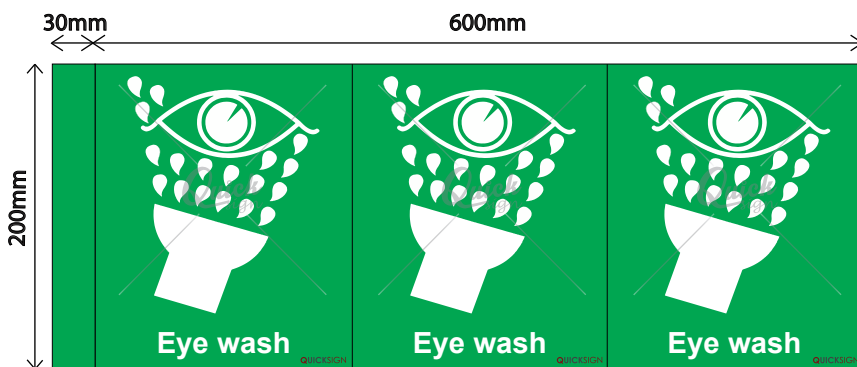

3D Dimension Standard Size

Open View

Accessories Needed:
(A) Book ring X 4
(B) Metal chain