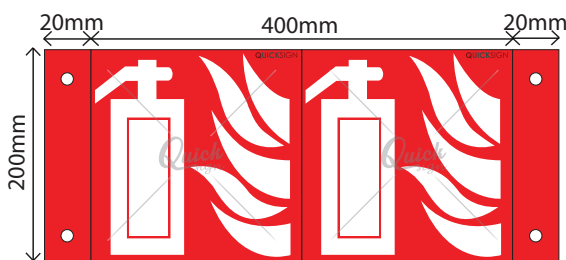

3D Standard Size

Open View