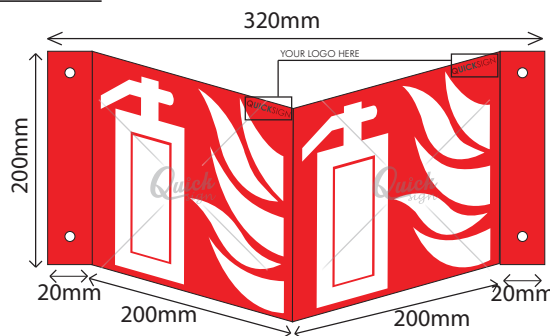

Item code	Type	Width x Height (mm)
3D 020 8 0 2	2mm Green Acrylic	440 x 200
3D 020 823 0 2	2mm Green Acrylic + Photoluminescent Sticker	440 x 200

Item code	Type	Width x Height (mm)
3D 021 8 0 2	2mm White Acrylic	440 x 200
3D 021 823 0 2	2mm White Acrylic + Photoluminescent Sticker	440 x 200

3D Standard Size

Open View

Final View

Need bigger size?
Custom Made Size Available at Quicksign
www.quicksign.com.my

Option of Accesories:
 (A) Double sided tape
 (B) Drill holes to hang on wall

Item code	Type	Width x Height (mm)
3D 022 8AH 1	2mm Green Acrylic	630 x 300
3D 022 823AH 1	2mm Green Acrylic + Photoluminescent Sticker	630 x 300