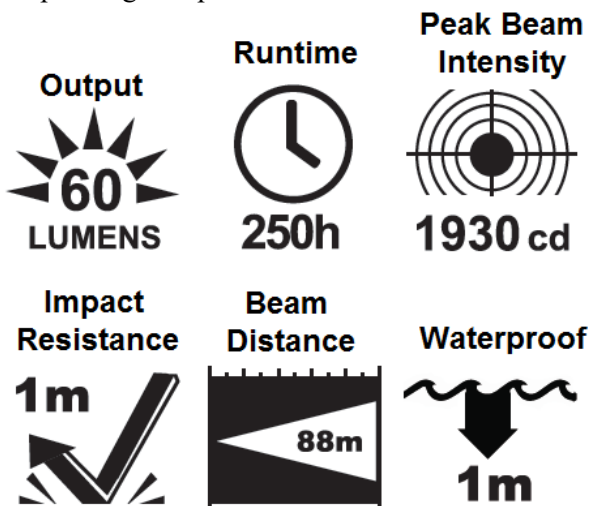

2224LED Specifications

Unit Information

Model #: 2224LED / Item # 15720
UPC-IC (12Digit): 016731157203

Master Pack Dimensions

Weight: 10.8 lbs. (4.9 kg)
Cube: 1.43 ft³ (0.04 m³)
Quantity: 24

Specifications

Power Source: 3 x 'D' Cell Alkaline
Light Source: LED
Life: 30,000 hrs
Runtime: 250 hrs
Beam Distance: 88 meters
Light Output: 60 Lumens
Weight (Without batteries): 6.0 oz (.17 kg)

Product Features

- For use in hazardous atmospheres
- 'S' Biner included for quick attachment
- Waterproof, IP 67 rating
- 'Switch Guard' prevents accidental lighting
- Anti-roll tube
- Faceted reflector for more light
- Three way switch: On-Momentary-Off

Accessories

23853	6 ½" Red Snap In Wand
23860	6 ½" Yellow Snap In Wand

Description

Unit Dimensions

Length: 10.2 in. (25.1 cm)
Width: 2.3 in. (5.8 cm) at head

Safety Approvals

UL Protection Methods
Intrinsically Safe
Divisions 1 & 2
Class I, II, III Div 1 Groups A-G
Class I, II, III Div 2 Groups A-G
Operating Temp T5