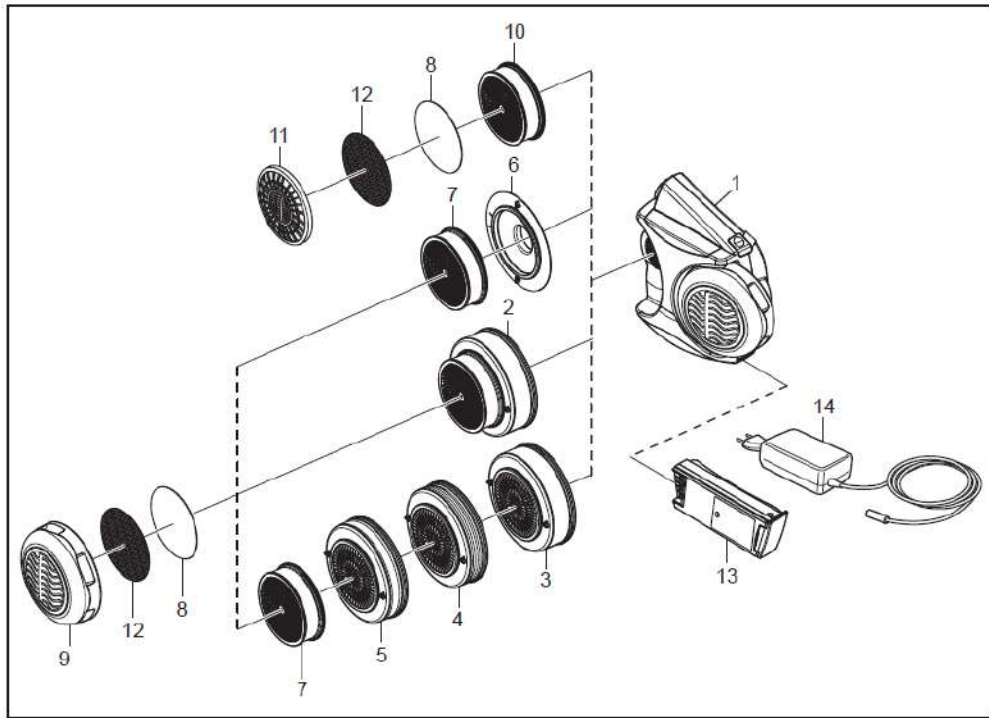

SR 500 EX

SYSTEM OVERVIEW

For more information:
Email : Info@safetyware.com
www.safetyware.com

| No. | Description | Name | Art No. | ATEX code |
|-----|---------------------------------|------------|----------|---------------|
| 1. | Fan unit | SR 500 EX | R06-2001 | |
| 2. | Combined filter A1BE2K1-Hg-P3 R | SR 599 | H02-7312 | |
| 3. | Gas filter A1BE2K1 | SR 597 | H02-7212 | |
| 4. | Gas filter ABE1 | SR 515 | H02-7112 | |
| 5. | Gas filter A2 | SR 518 | H02-7012 | |
| 6. | Filter adapter | SR 511 | R06-0105 | |
| 7. | Particle filter P3 R | SR 510 | H02-1312 | |
| 8. | Pre-filter | SR 221 | H02-0312 | |
| 9. | Pre-filter holder | SR 512 EX | R06-2023 | |
| 10. | Particle filter P3 R | SR 710 | H02-1512 | |
| 11. | Pre-filter holder | SR 5153 | R01-0604 | |
| 12. | Steel net disc | SR 336 | T01-2001 | |
| 13. | Battery | SR 501 EX | R06-2002 | |
| 14. | Battery charger | SR 513 EX | R06-2003 | |
| 15. | Hood | SR 520 S/M | H06-0312 | ^{A)} |
| | Hood | SR 520 M/L | H06-0212 | ^{B)} |
| 16. | Hood | SR 530 | H06-0412 | ^{B)} |
| 17. | Hood | SR 562 | H06-5112 | ^{B)} |
| 18. | Hood | SR 561 | H06-5012 | ^{B)} |
| 19. | Face shield | SR 540 EX | H06-6012 | ^{A)} |
| 20. | Alt. Visor | SR 545 | T06-0502 | |
| 21. | Helmet with visor | SR 580 | H06-8012 | ^{A)} |