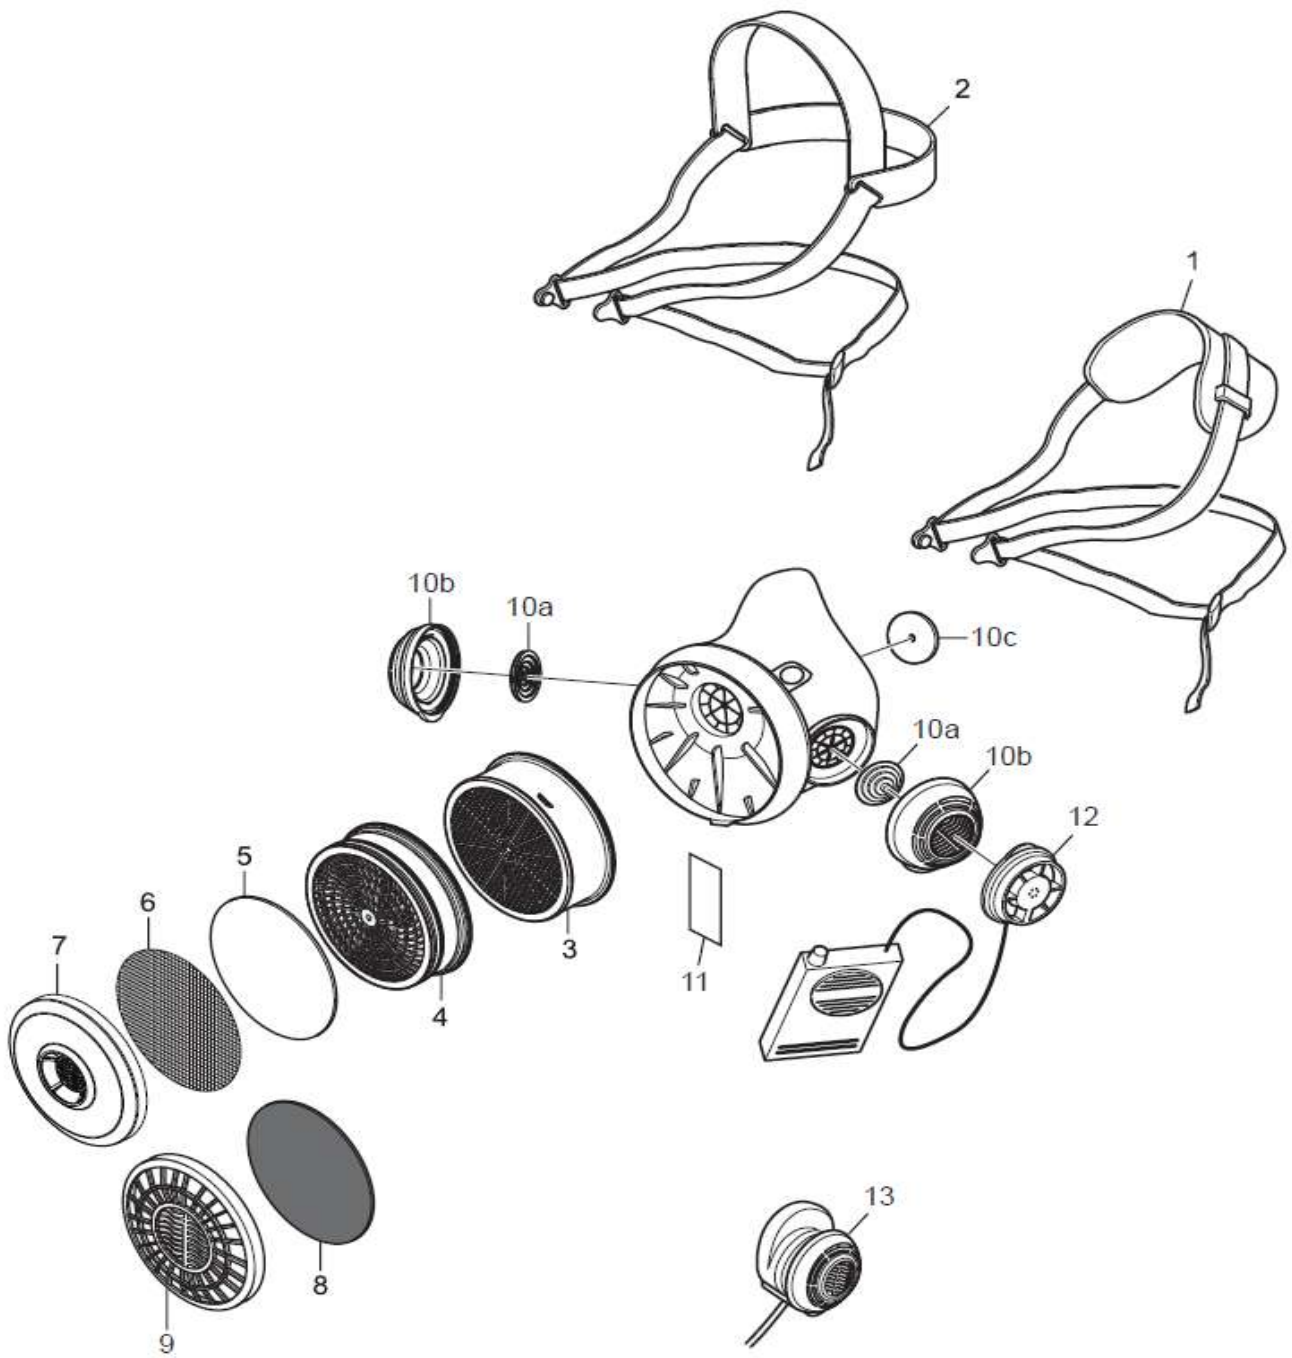

SR 100, SR 90-3

Spare parts / Accessories

No.	Description	Ordering No.
1.	Head harness SR 363, single strap	R01-2001
2.	Head harness sr 362, cradle strap	R01-2002
3.	Gas filter (SR 217 A1, SR 218 A2, SR 315 ABE1, SR 294 ABE2, SR 297 ABEK1, SR 298 AX, SR 316 K1, SR 295 K2, SR 299-2 ABEK-Hg-P3R)	-
4.	Particle filter SR 510 P3 R	H02-1312
5.	Pre-filter SR 221	H02-0312
6.	Steel net disc SR 336	T01-2001
7.	Pre-filter holder	R01-0605
8.	Test disc SR 322	R01-0303
9.	Pre-filter holder SR 5153	R01-0604
10.	Membrane kit	R01-2004
10a.	Exhalation x2	-
10b.	Valve covers x2	-
10c.	Inhalation x1	-
11.	Name label SR 368	R09-0101
12.	Small talk/Voice amplifier SR 324	T01-1217
13.	Test adapter SR 328	T01-1202
14.	Protective hood SR 64	H09-0301
15.	Protective hood short SR 345	H09-1012
	Protective hood long SR 346	H09-1112
16.	Storage bag SR 339	H09-0112
17.	Storage box SR 230	H09-3012
18.	Cleaning tissue SR 5226. Box of 50.	H09-0401
	Service kit contains:	R01-2005
1.	Head harness SR 363, single strap x1	-
7.	Pre-filter holder x1	-
10.	Membrane kit x1	-