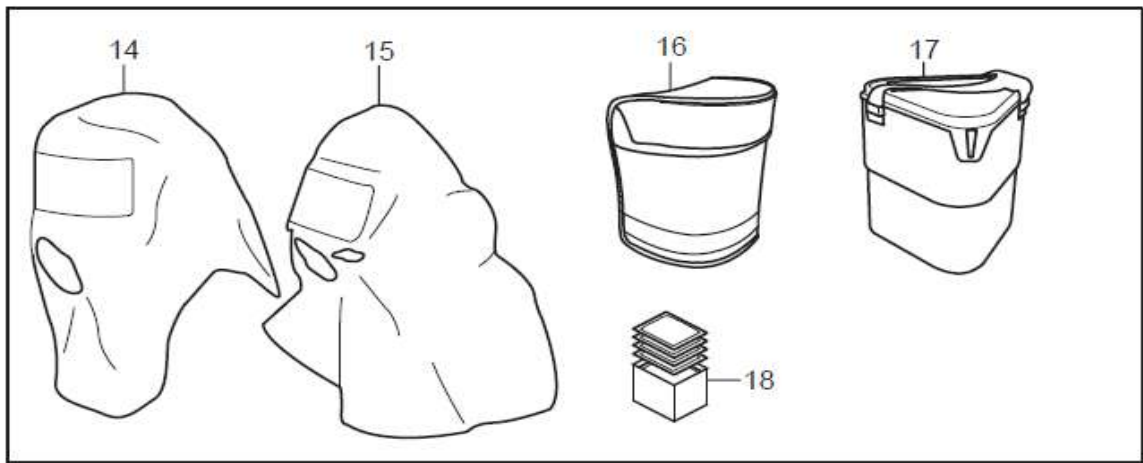

SR 100, SR 90-3

Spare parts / Accessories

No.	Description	Ordering No.
1.	Head harness SR 363, single strap	R01-2001
2.	Head harness sr 362, cradle strap	R01-2002
3.	Gas filter (SR 217 A1, SR 218 A2, SR 315 ABE1, SR 294 ABE2, SR 297 ABEK1, SR 298 AX, SR 316 K1, SR 295 K2, SR 299-2 ABEK-Hg-P3R)	-
4.	Particle filter SR 510 P3 R	H02-1312
5.	Pre-filter SR 221	H02-0312
6.	Steel net disc SR 336	T01-2001
7.	Pre-filter holder	R01-0605
8.	Test disc SR 322	R01-0303
9.	Pre-filter holder SR 5153	R01-0604
10.	Membrane kit	R01-2004
10a.	Exhalation x2	-
10b.	Valve covers x2	-
10c.	Inhalation x1	-
11.	Name label SR 368	R09-0101
12.	Small talk/Voice amplifier SR 324	T01-1217
13.	Test adapter SR 328	T01-1202
14.	Protective hood SR 64	H09-0301
15.	Protective hood short SR 345	H09-1012
	Protective hood long SR 346	H09-1112
16.	Storage bag SR 339	H09-0112
17.	Storage box SR 230	H09-3012
18.	Cleaning tissue SR 5226. Box of 50.	H09-0401
	Service kit contains:	R01-2005
1.	Head harness SR 363, single strap x1	-
7.	Pre-filter holder x1	-
10.	Membrane kit x1	-