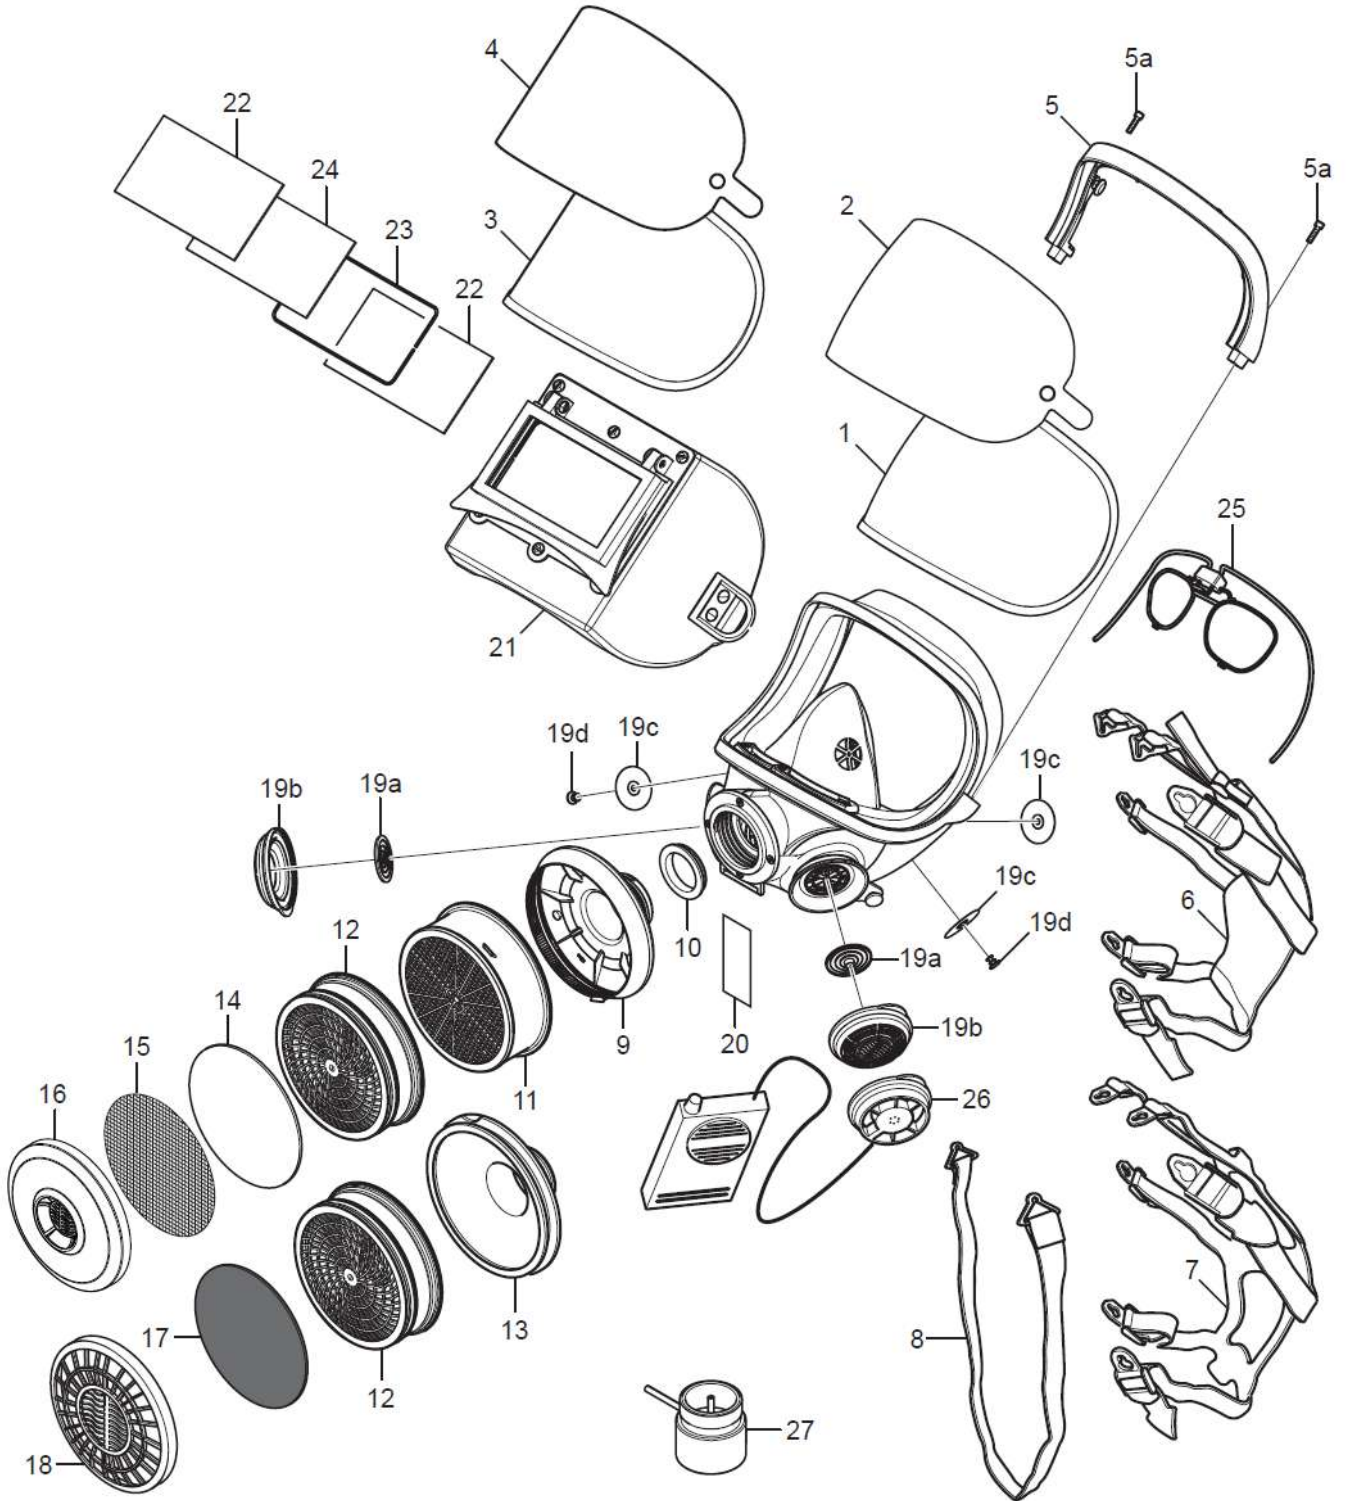

SR 200

EN

Spare parts / Accessories

No.	Description	Ordering No.
1.	PC-visor SR 366 (polycarbonate)	R01-1201
2.	Peel-offs SR 343 for PC-visor	T01-1204
3.	Glass visor SR 365 (laminated glass)	T01-1203
4.	Peel-offs SR 353 for glass visor	T01-1205
5.	Upper frame half	R01-1202
5a.	Screw x2	-
6.	Head harness, fabric	R01-1203
7.	Head harness, rubber SR 340	T01-1215
8.	Carrier strap	R01-1206
9.	Filter adapter SR 280-3	H09-0212
10.	Seal	R01-1205
11.	Gas filter (SR 217 A1, SR 218 A2, SR 315 ABE1, SR 294 ABE2, SR 297 ABEK1, SR 298 AX, SR 215 K1, SR 295 K2, SR 299-2 ABEK-Hg-P3)	-
12.	Particle filter SR 510 P3 R	H02-1312
13.	Particle filter adapter SR 611	T01-1223
14.	Pre-filter SR 221	H02-0312
15.	Steel net disc SR 336	T01-2001
16.	Pre-filter holder	R01-0605
17.	Test disc SR 322	R01-0303
18.	Pre-filter holder SR 5153	R01-0604
19.	Set of membranes	R01-1204
19a.	Exhalation x2	-
19b.	Valve covers x2	-
19c.	Inhalation x3	-
19d.	Dowels x2	-
20.	Name label SR 368	R09-0101
21.	Welding cassette SR 84	T01-1212
22.	Protective lens	R03-0507
23.	Retaining clip	R03-0518
24.	Welding lens EN 10 60x110	R03-0510
	Welding lens EN 11 60x110	R03-0511
	Welding lens EN 12 60x110	R03-0512
25.	Spectacle frame SR 341	T01-1201
26.	Small talk/Voice amplifier SR 324	T01-1217
27.	Test adapter SR 370	T01-1206
28.	Protective hood SR 64	H09-0301
29.	Protective hood short SR 345	H09-1012
	Protective hood long SR 346	H09-1112
30.	Storage box SR 344	T01-1214
31.	Storage bag 4.5 l SR 339-1	H09-0113
	Storage bag 6.3 l SR 339-2	H09-0114
32.	Cleaning tissue SR 5226. Box of 50.	H09-0401