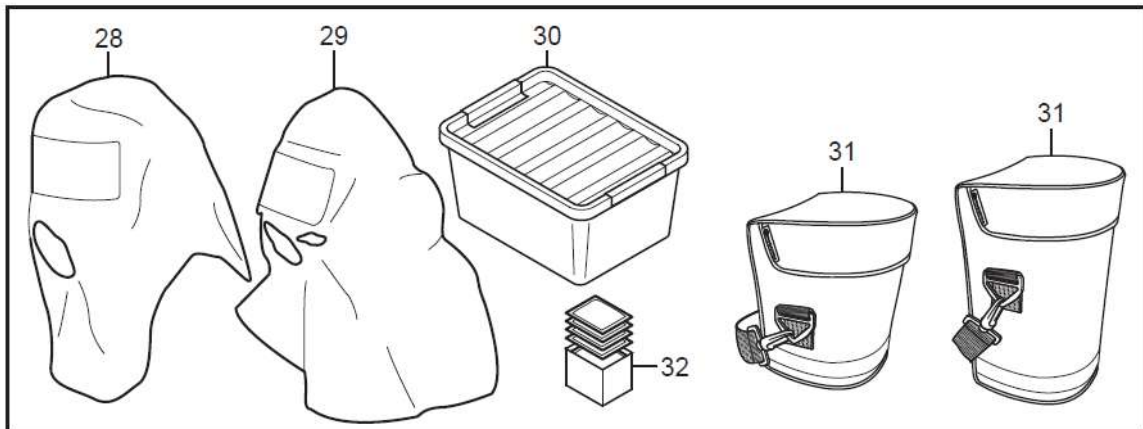

SR 200

EN

Spare parts / Accessories

No.	Description	Ordering No.
1.	PC-visor SR 366 (polycarbonate)	R01-1201
2.	Peel-offs SR 343 for PC-visor	T01-1204
3.	Glass visor SR 365 (laminated glass)	T01-1203
4.	Peel-offs SR 353 for glass visor	T01-1205
5.	Upper frame half	R01-1202
5a.	Screw x2	-
6.	Head harness, fabric	R01-1203
7.	Head harness, rubber SR 340	T01-1215
8.	Carrier strap	R01-1206
9.	Filter adapter SR 280-3	H09-0212
10.	Seal	R01-1205
11.	Gas filter (SR 217 A1, SR 218 A2, SR 315 ABE1, SR 294 ABE2, SR 297 ABEK1, SR 298 AX, SR 215 K1, SR 295 K2, SR 299-2 ABEK-Hg-P3)	-
12.	Particle filter SR 510 P3 R	H02-1312
13.	Particle filter adapter SR 611	T01-1223
14.	Pre-filter SR 221	H02-0312
15.	Steel net disc SR 336	T01-2001
16.	Pre-filter holder	R01-0605
17.	Test disc SR 322	R01-0303
18.	Pre-filter holder SR 5153	R01-0604
19.	Set of membranes	R01-1204
19a.	Exhalation x2	-
19b.	Valve covers x2	-
19c.	Inhalation x3	-
19d.	Dowels x2	-
20.	Name label SR 368	R09-0101
21.	Welding cassette SR 84	T01-1212
22.	Protective lens	R03-0507
23.	Retaining clip	R03-0518
24.	Welding lens EN 10 60x110	R03-0510
	Welding lens EN 11 60x110	R03-0511
	Welding lens EN 12 60x110	R03-0512
25.	Spectacle frame SR 341	T01-1201
26.	Small talk/Voice amplifier SR 324	T01-1217
27.	Test adapter SR 370	T01-1206
28.	Protective hood SR 64	H09-0301
29.	Protective hood short SR 345	H09-1012
	Protective hood long SR 346	H09-1112
30.	Storage box SR 344	T01-1214
31.	Storage bag 4.5 l SR 339-1	H09-0113
	Storage bag 6.3 l SR 339-2	H09-0114
32.	Cleaning tissue SR 5226. Box of 50.	H09-0401