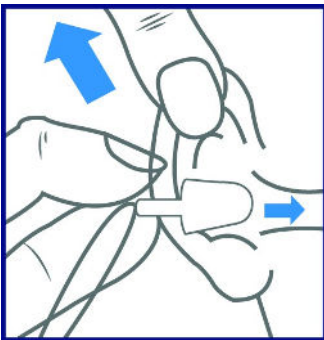

PRODUCT SPECIFICATION

SAFETYWARE EasyFit Disposable Ear Plugs (Refill Pack)

- Made with soft Polyurethane (PU) Foam which are easy to insert correctly due to the tapered shape and moderate slow expansion rate.
- The smooth surface on the ear plus further enhances the wearing comfort.
- Features:
 - Soft & comfortable Polyurethane (PU) Foam ear plug
 - Tapered shape is designed to adjust to most ear canals
 - Bright yellow color provide high visibility
 - Disposable

CARE INSTRUCTIONS

- Clean the ear plug with mild soap and warm water after use
- Avoid using abrasive cleaning agent

APPLICATIONS

- Automotive
- Construction
- Textile
- Aircraft
- Woodworking
- Printing

TECHNICAL DATA

MATERIAL	Polyurethane (PU)
COLOR	Yellow
STYLE	Uncorded
SHAPE	Tapered
NRR	32 dB
SNR	37 dB
SIZE	1.3 x 2.4 cm
STANDARD	ANSI S3.19
PACKAGING	500 pairs/ bag, 20 bags/ carton

Item Code: HP103B

The right way to wear ear plug: