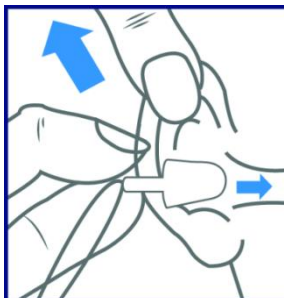

Item Code: HP101 & HP102

HP101

HP102

The right way to wear ear plug:

Insert the ear plug with a slight rocking and twisting motion while pulling the outer ear upwards and backwards to straighten the ear canal.