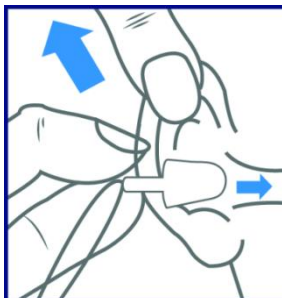

Item Code: HP101 & HP102

HP101

HP102

The right way to wear ear plug:

Insert the ear plug with a slight rocking and twisting motion while pulling the outer ear upwards and backwards to straighten the ear canal.