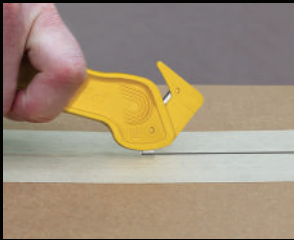

EBC-1[™]

Enclosed Blade Safety Cutter

Features & Functions

Tape Cut

Top Cut

Tray Cut / Window Cut

Cut Plastic Strapping

Cut Shrink Wrap

- **Enclosed blade provides highest level of safety**
- **Safely cuts boxes, shrink wrap, plastic strapping, and tape**
- **Long lasting blade**
- **Ambidextrous - for right & left handed users**

For Information Call: (800) 229-2233
 Email: info@go-phc.com
www.go-phc.com