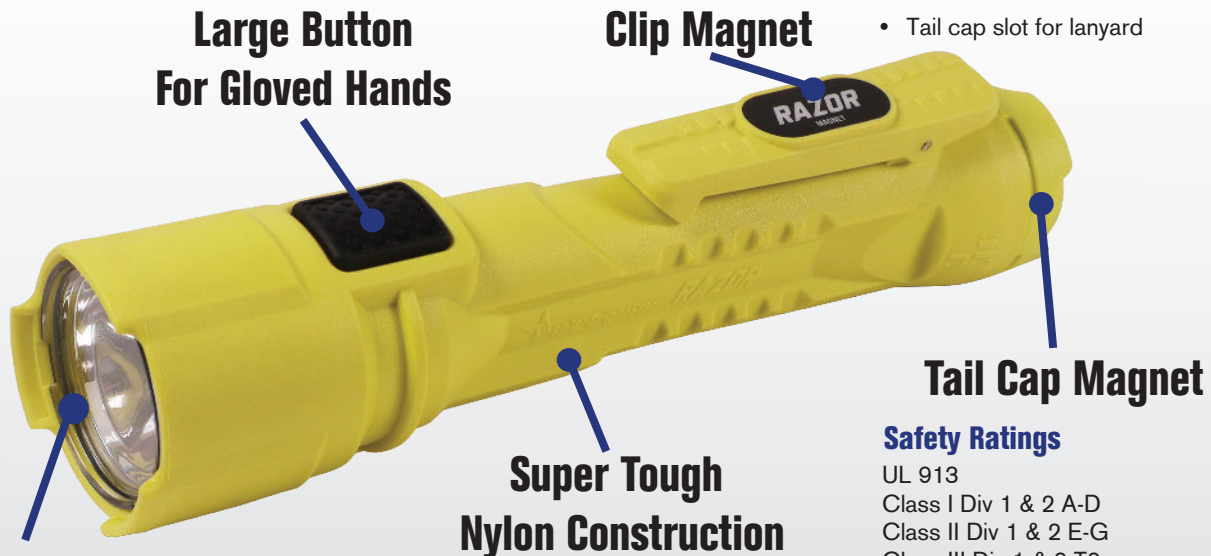

BRIGHT STAR

RAZOR

ITEM# 60160 | 3AA Cell LED Flashlight

UPC# 016731601607

Runs Longer, Shines Brighter & This Class I, Div 1 Flashlight Is Now Handsfree!

Features

- One light, 2 modes – High and Low
- Waterproof to one meter
- Drop rating of 2 meters
- Tail cap slot for lanyard

Tail Cap Magnet

Safety Ratings

UL 913
 Class I Div 1 & 2 A-D
 Class II Div 1 & 2 E-G
 Class III Div 1 & 2 T2
 ATEX/IECEX/UKCA
 II 1G Ex ia op is IIC T2 Ga
 Approved for use only with:
 KBS Power Solutions MaxX KA2600,
 KBS Power Solutions Prime KA2500 ,
 Energizer E91 and Rayovac High Energy LR6

Peak Of 325 Lumens

Super Tough Nylon Construction

Specifications

Power Source: 3 AA KBS Power Solutions Prime Alkaline Cells (Not Included)

Light Source: Advanced LED Technology

Light Output: 325lm (high) / 125lm (low)

Peak Beam Intensity: 14,000cd (high) / 7,000cd (low)

Beam Distance: 236m (high) / 167m (low)

Run Time: 7 Hours(high) / 24 Hours(low)

Ingress Protection: Waterproof 1 Meter IPX7

Weight: 8oz

Length: 7.125in. **Width:** 2in. **Height:** 2in.