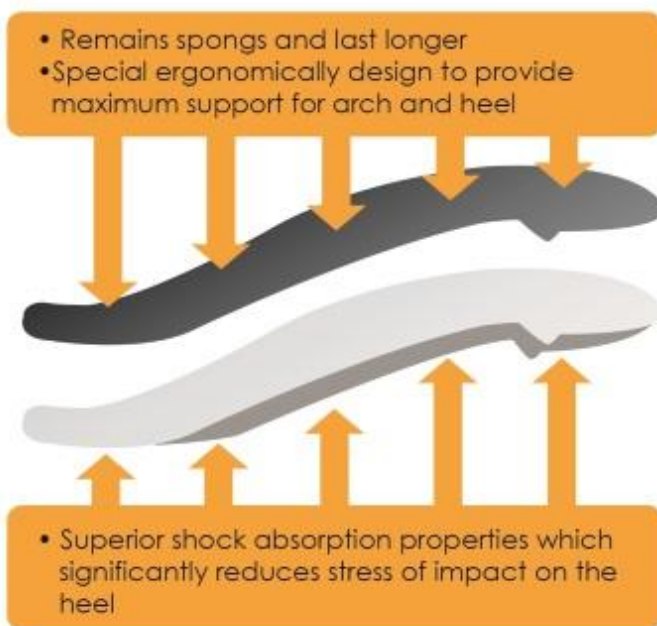

PRODUCT HIGHLIGHT

RHINO SHOE PU INSOCK

PU INSOCK

- Offers superior comfort and reduce leg fatigue.
- These full length polyurethane insock helps to distribute the weight of your body evenly over your feet.
- Provide arch support and flexibility for added comfort and relieve sore, tired, burning, aching feet.
- Reduce ankle, leg and lower back pain.
- Sweat-absorbent and breathable.
- High-rebound performance.
- Support your foot to provide extra cushioning.

Front

Back

PU-INSOCK

Extra Comfort

Art No.	Description	Size	Unit
PU-INSOCK	Rhino Shoe Soft & Comfortable PU Insock	S (S5 - S6) M (S7 - S8) L (S9 - S10) XL (S11 - S12)	Pair